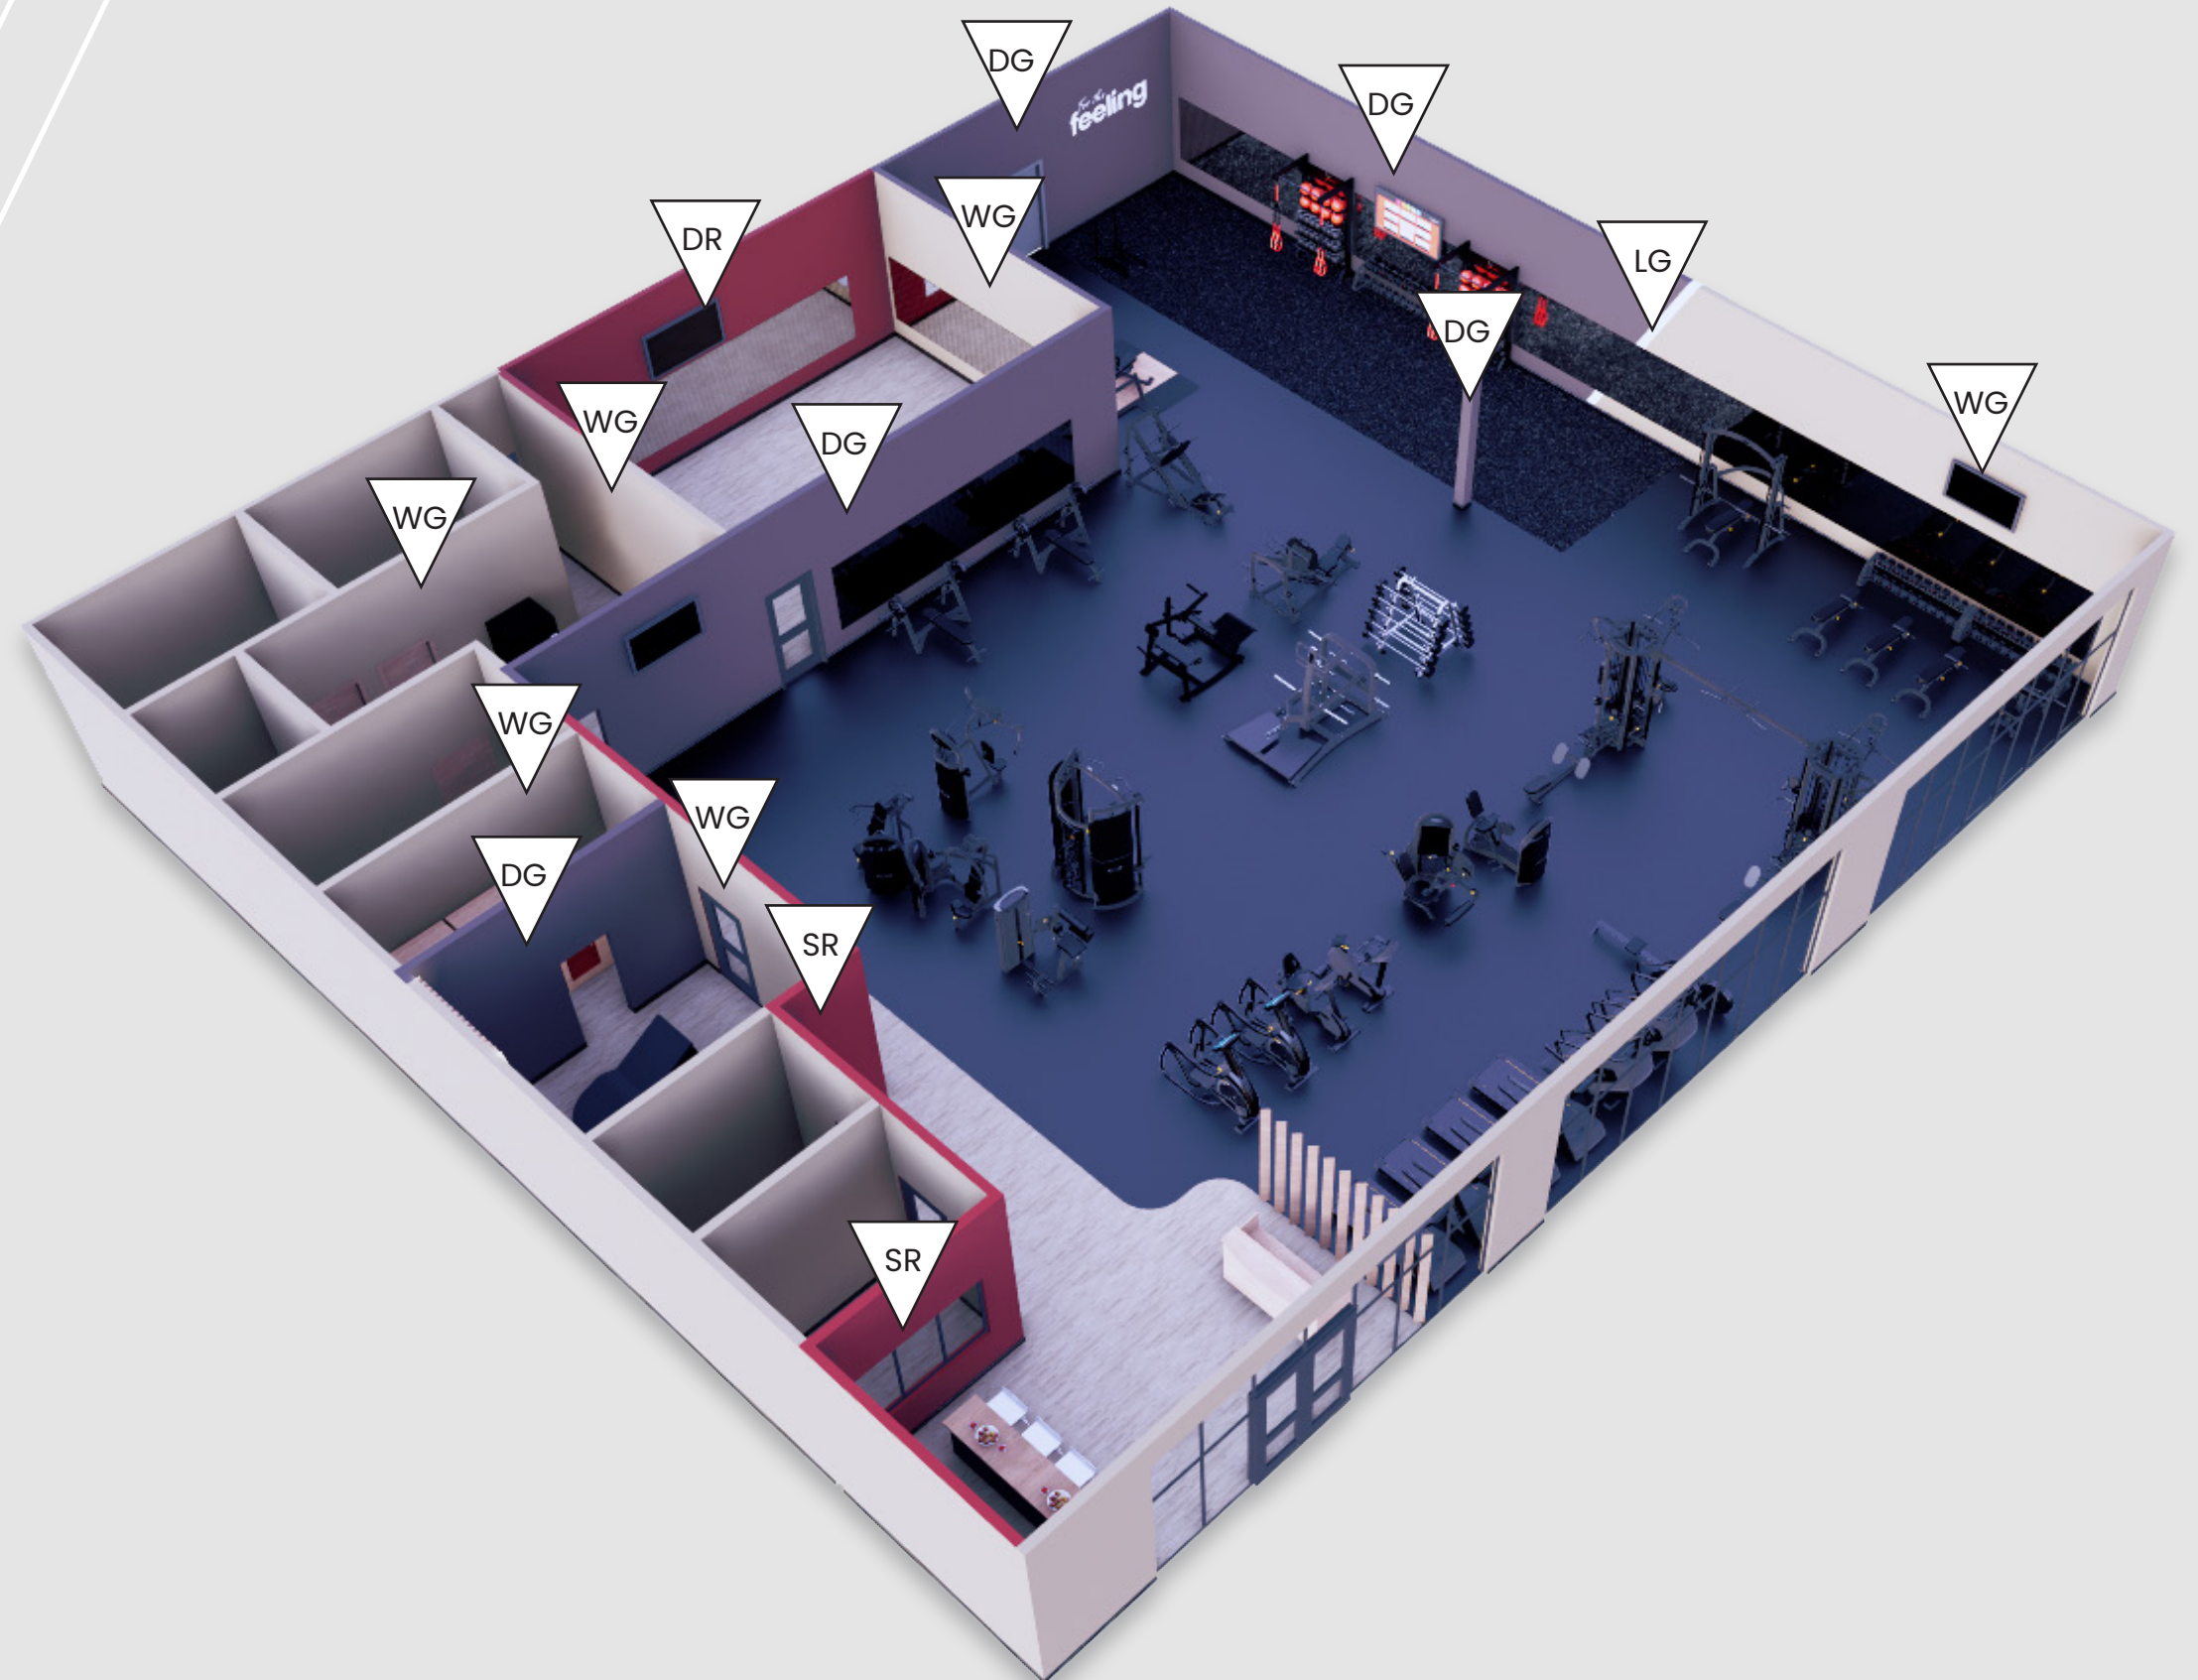

paint & signage

**Transition Stripe
angle: 64/116 Deg.**

Iowa Colony, TX

Paint Guide

March 2, 2026