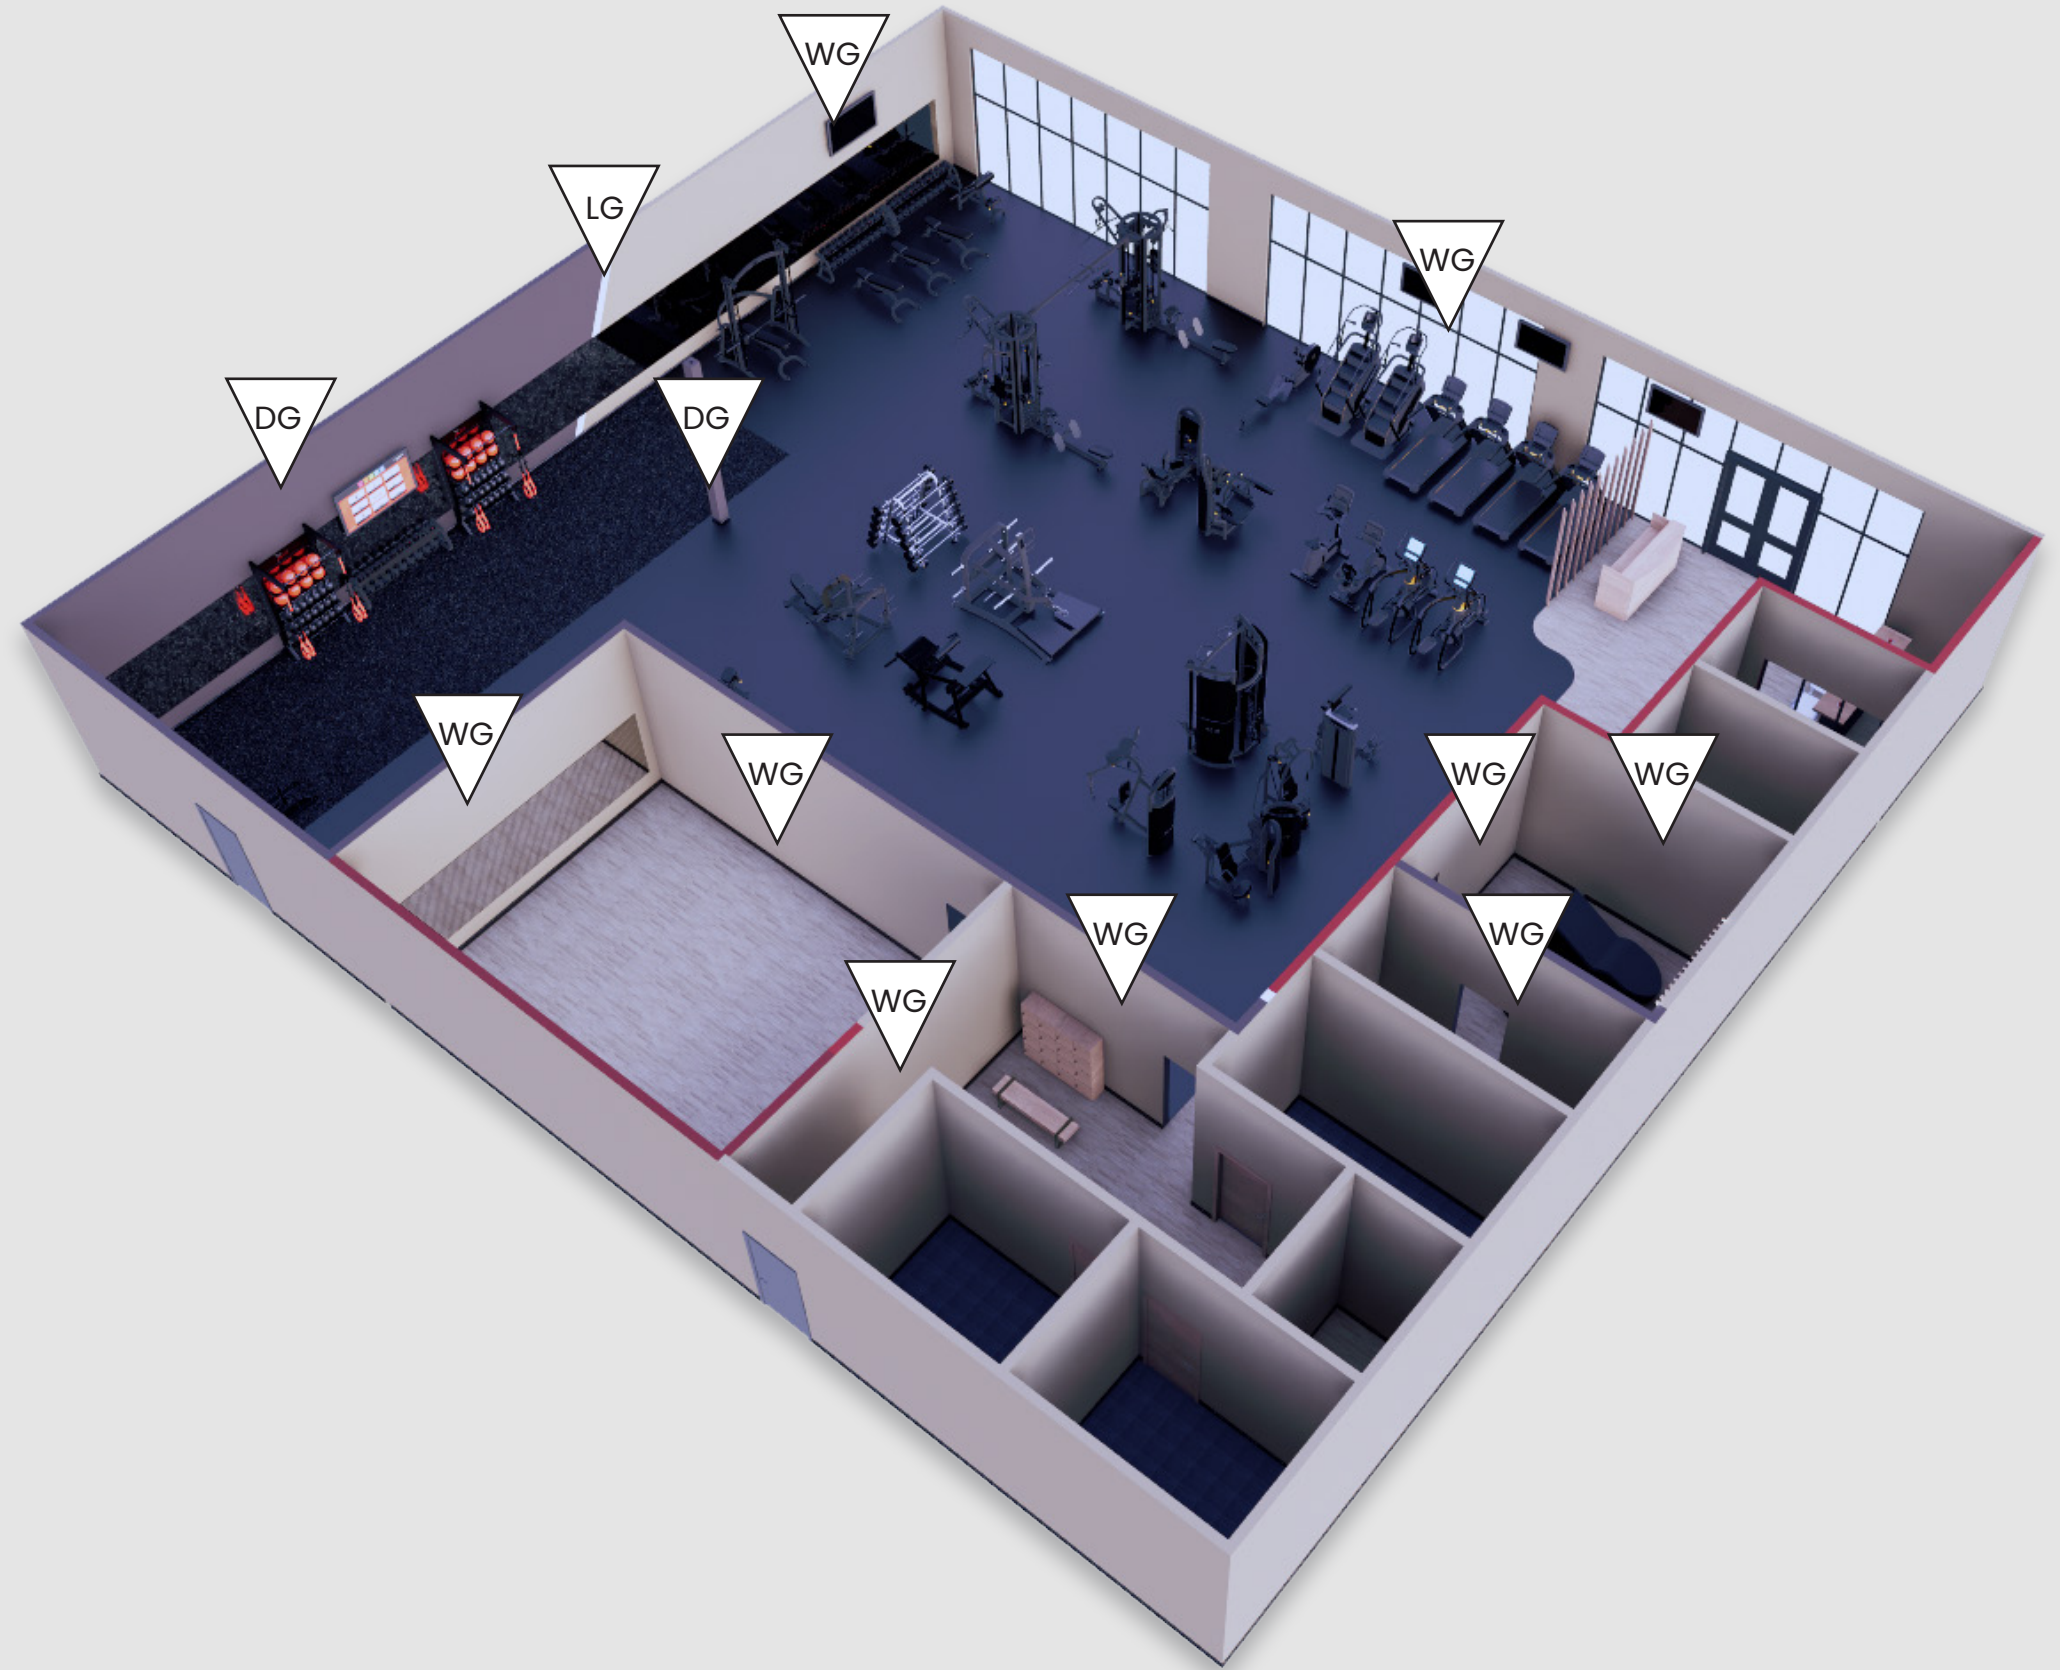

paint & signage

**Transition Stripe
angle: 64/116 Deg.**

Iowa Colony, TX

Paint Guide

March 2, 2026