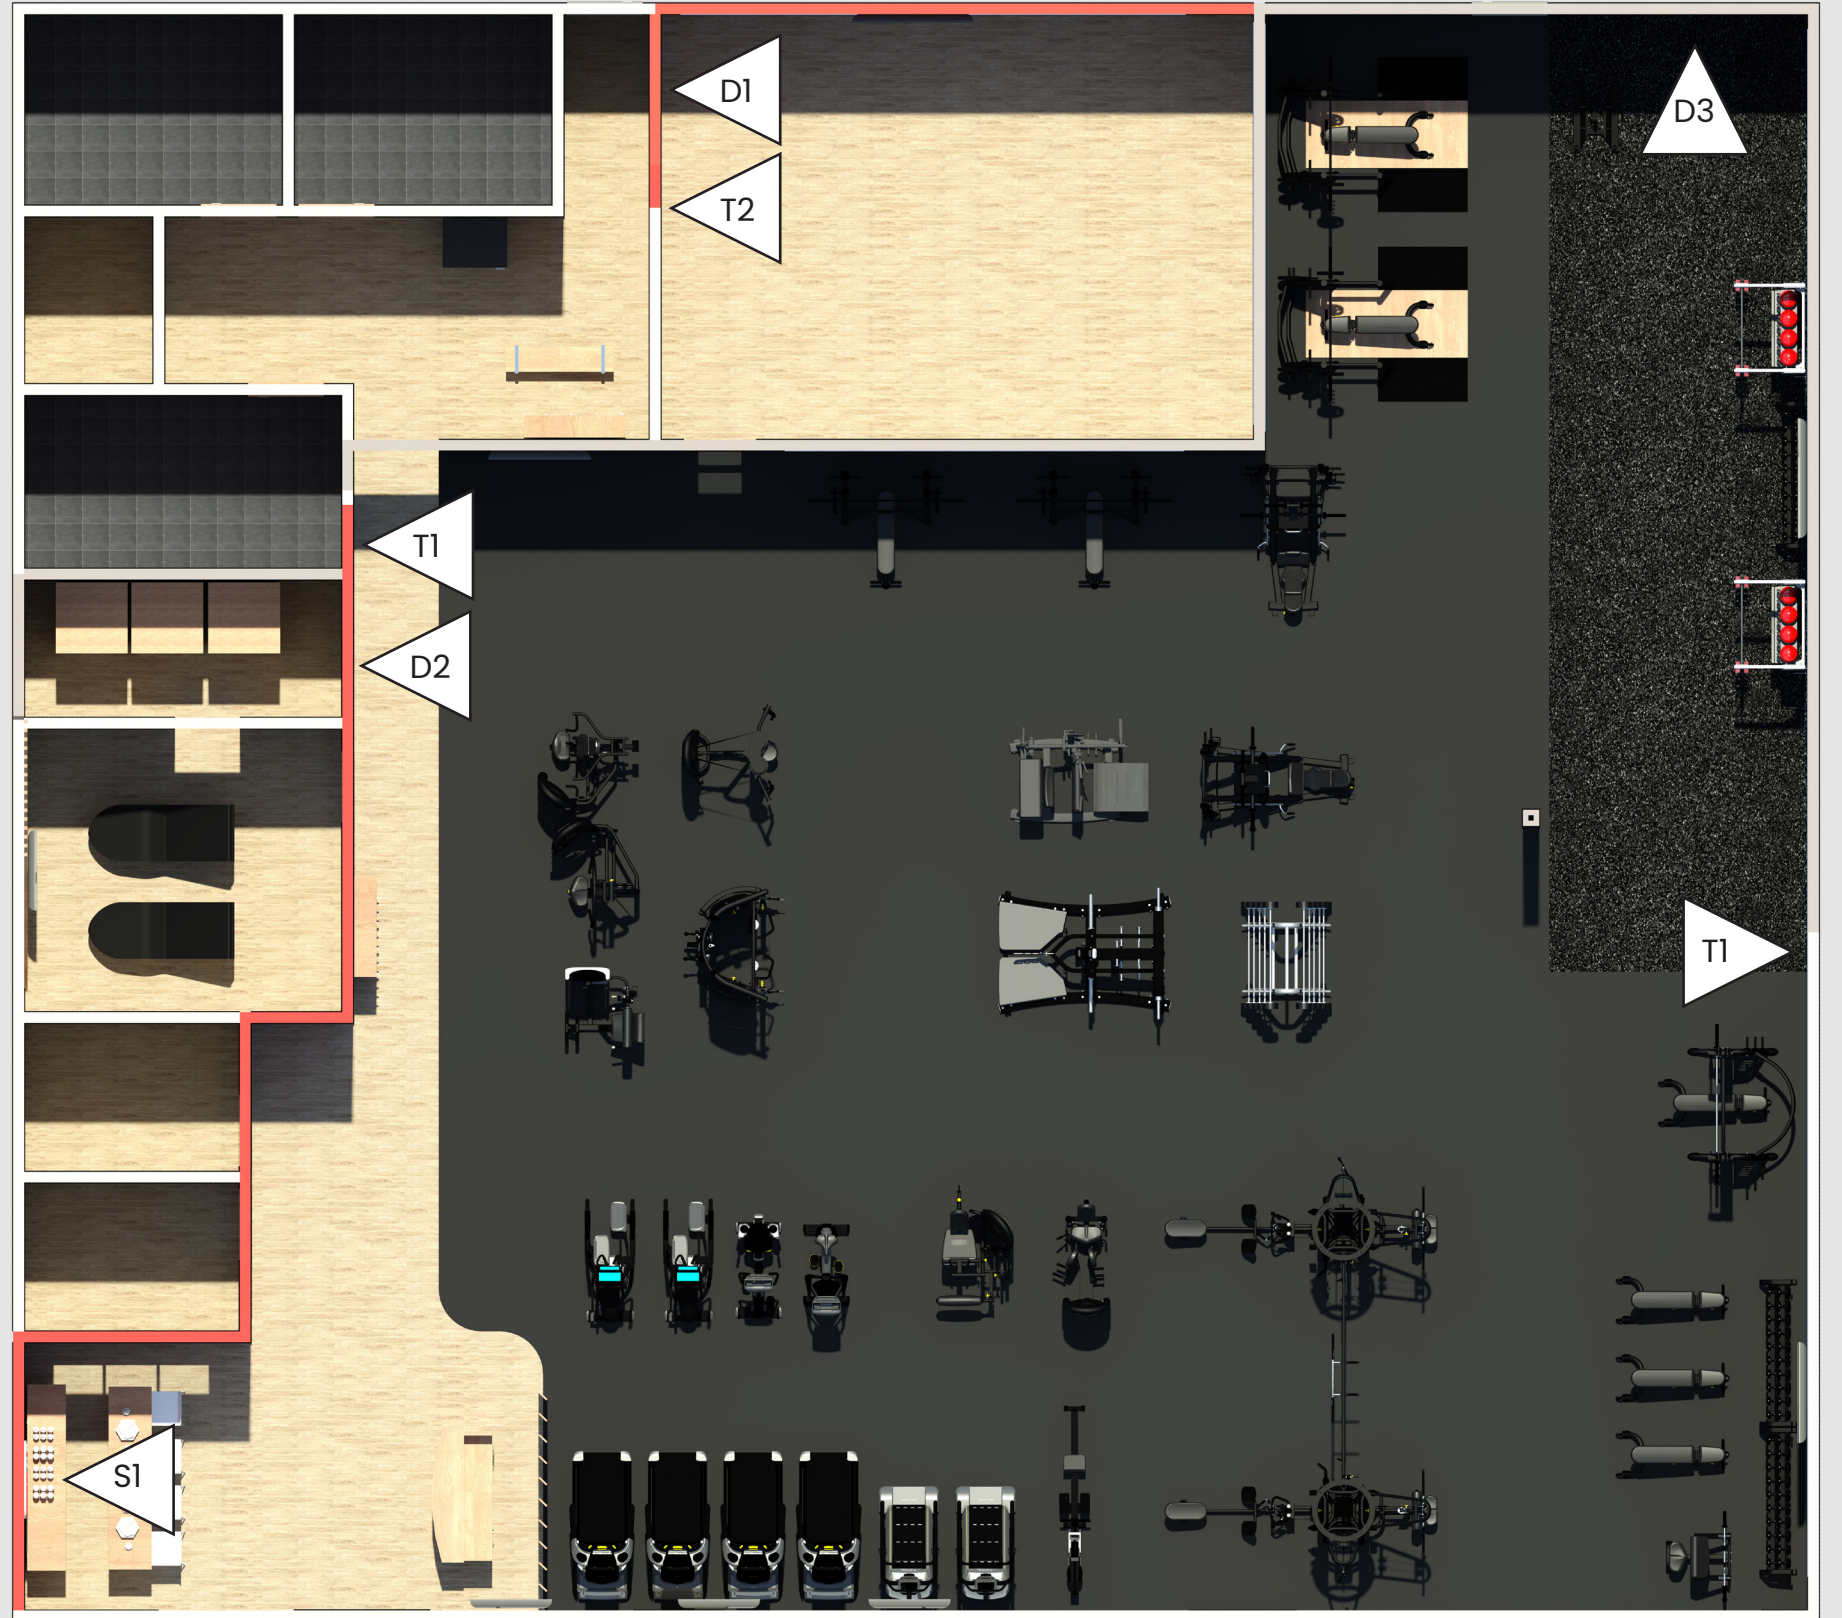

# paint & signage

S1

Signage Type: Circle Logo  
Signage Size: 3'

Iowa Colony, TX

Signage Key

March 2, 2026

D1 **move your mood**

Decal type: 'move your mood'  
Decal dimensions: 9" h x 74.75" w