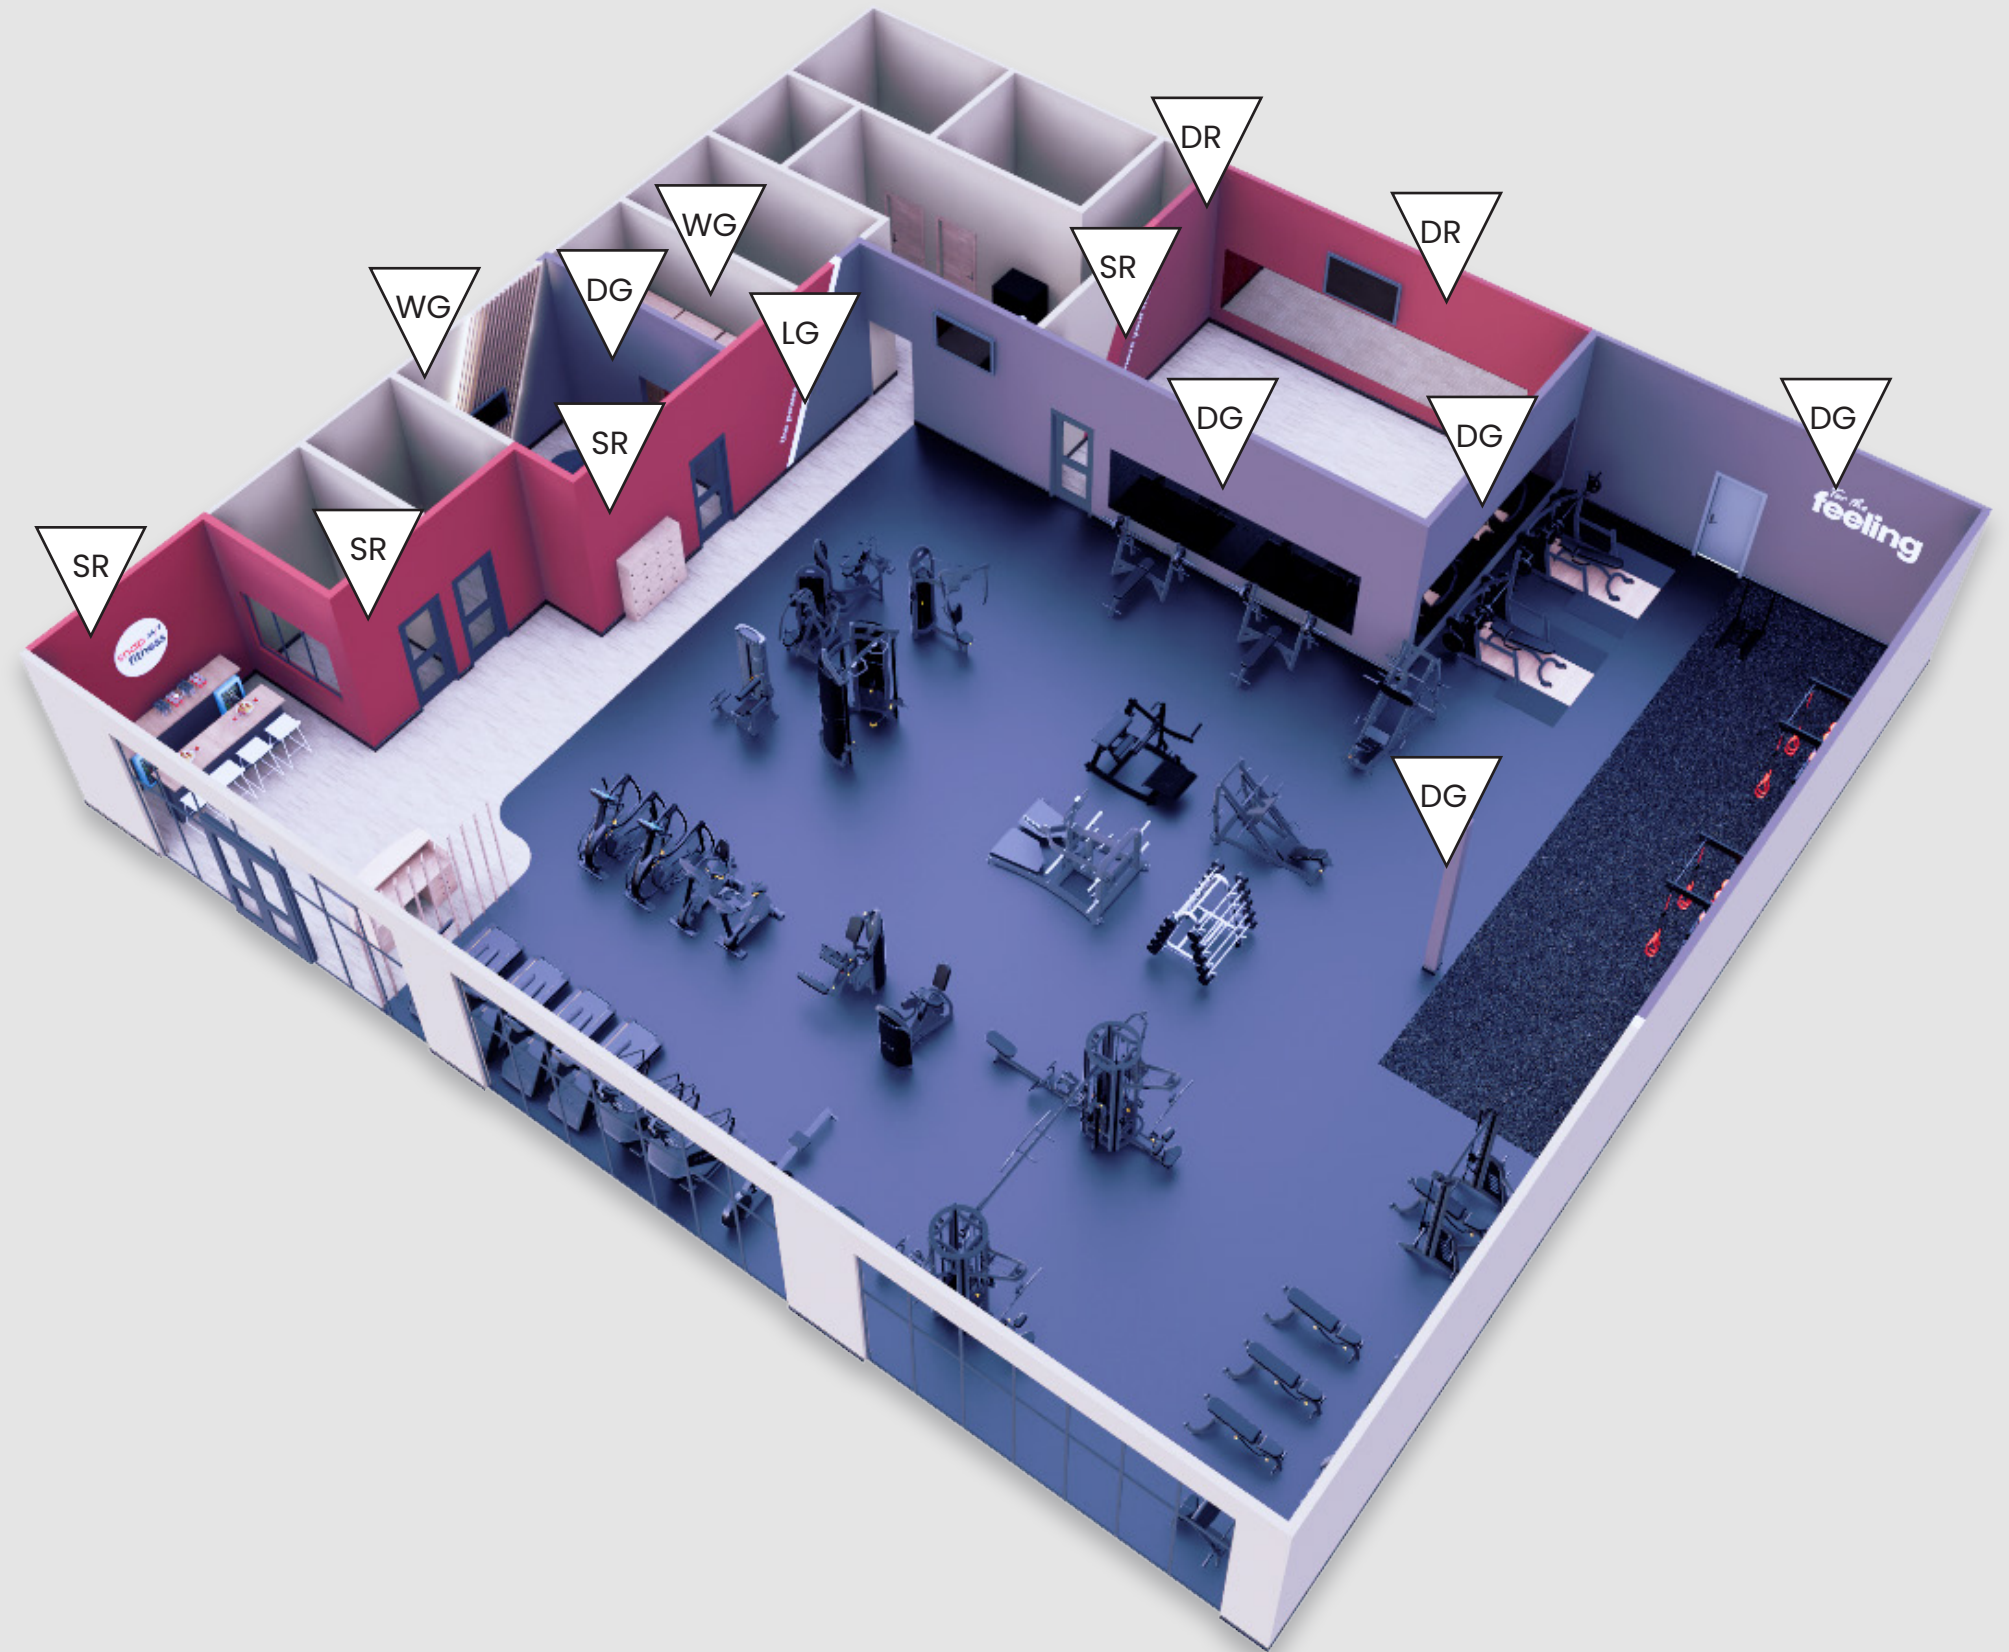

**snap** fitness<sup>24/7</sup>

## Iowa Colony, TX #0000

# paint & signage

Restrooms, office space interior wall paint Warm Grey in design. these areas can be painted dark grey or light grey as Franchisee prefers.

**Transition Stripe  
angle: 64/116 Deg.**

Iowa Colony, TX