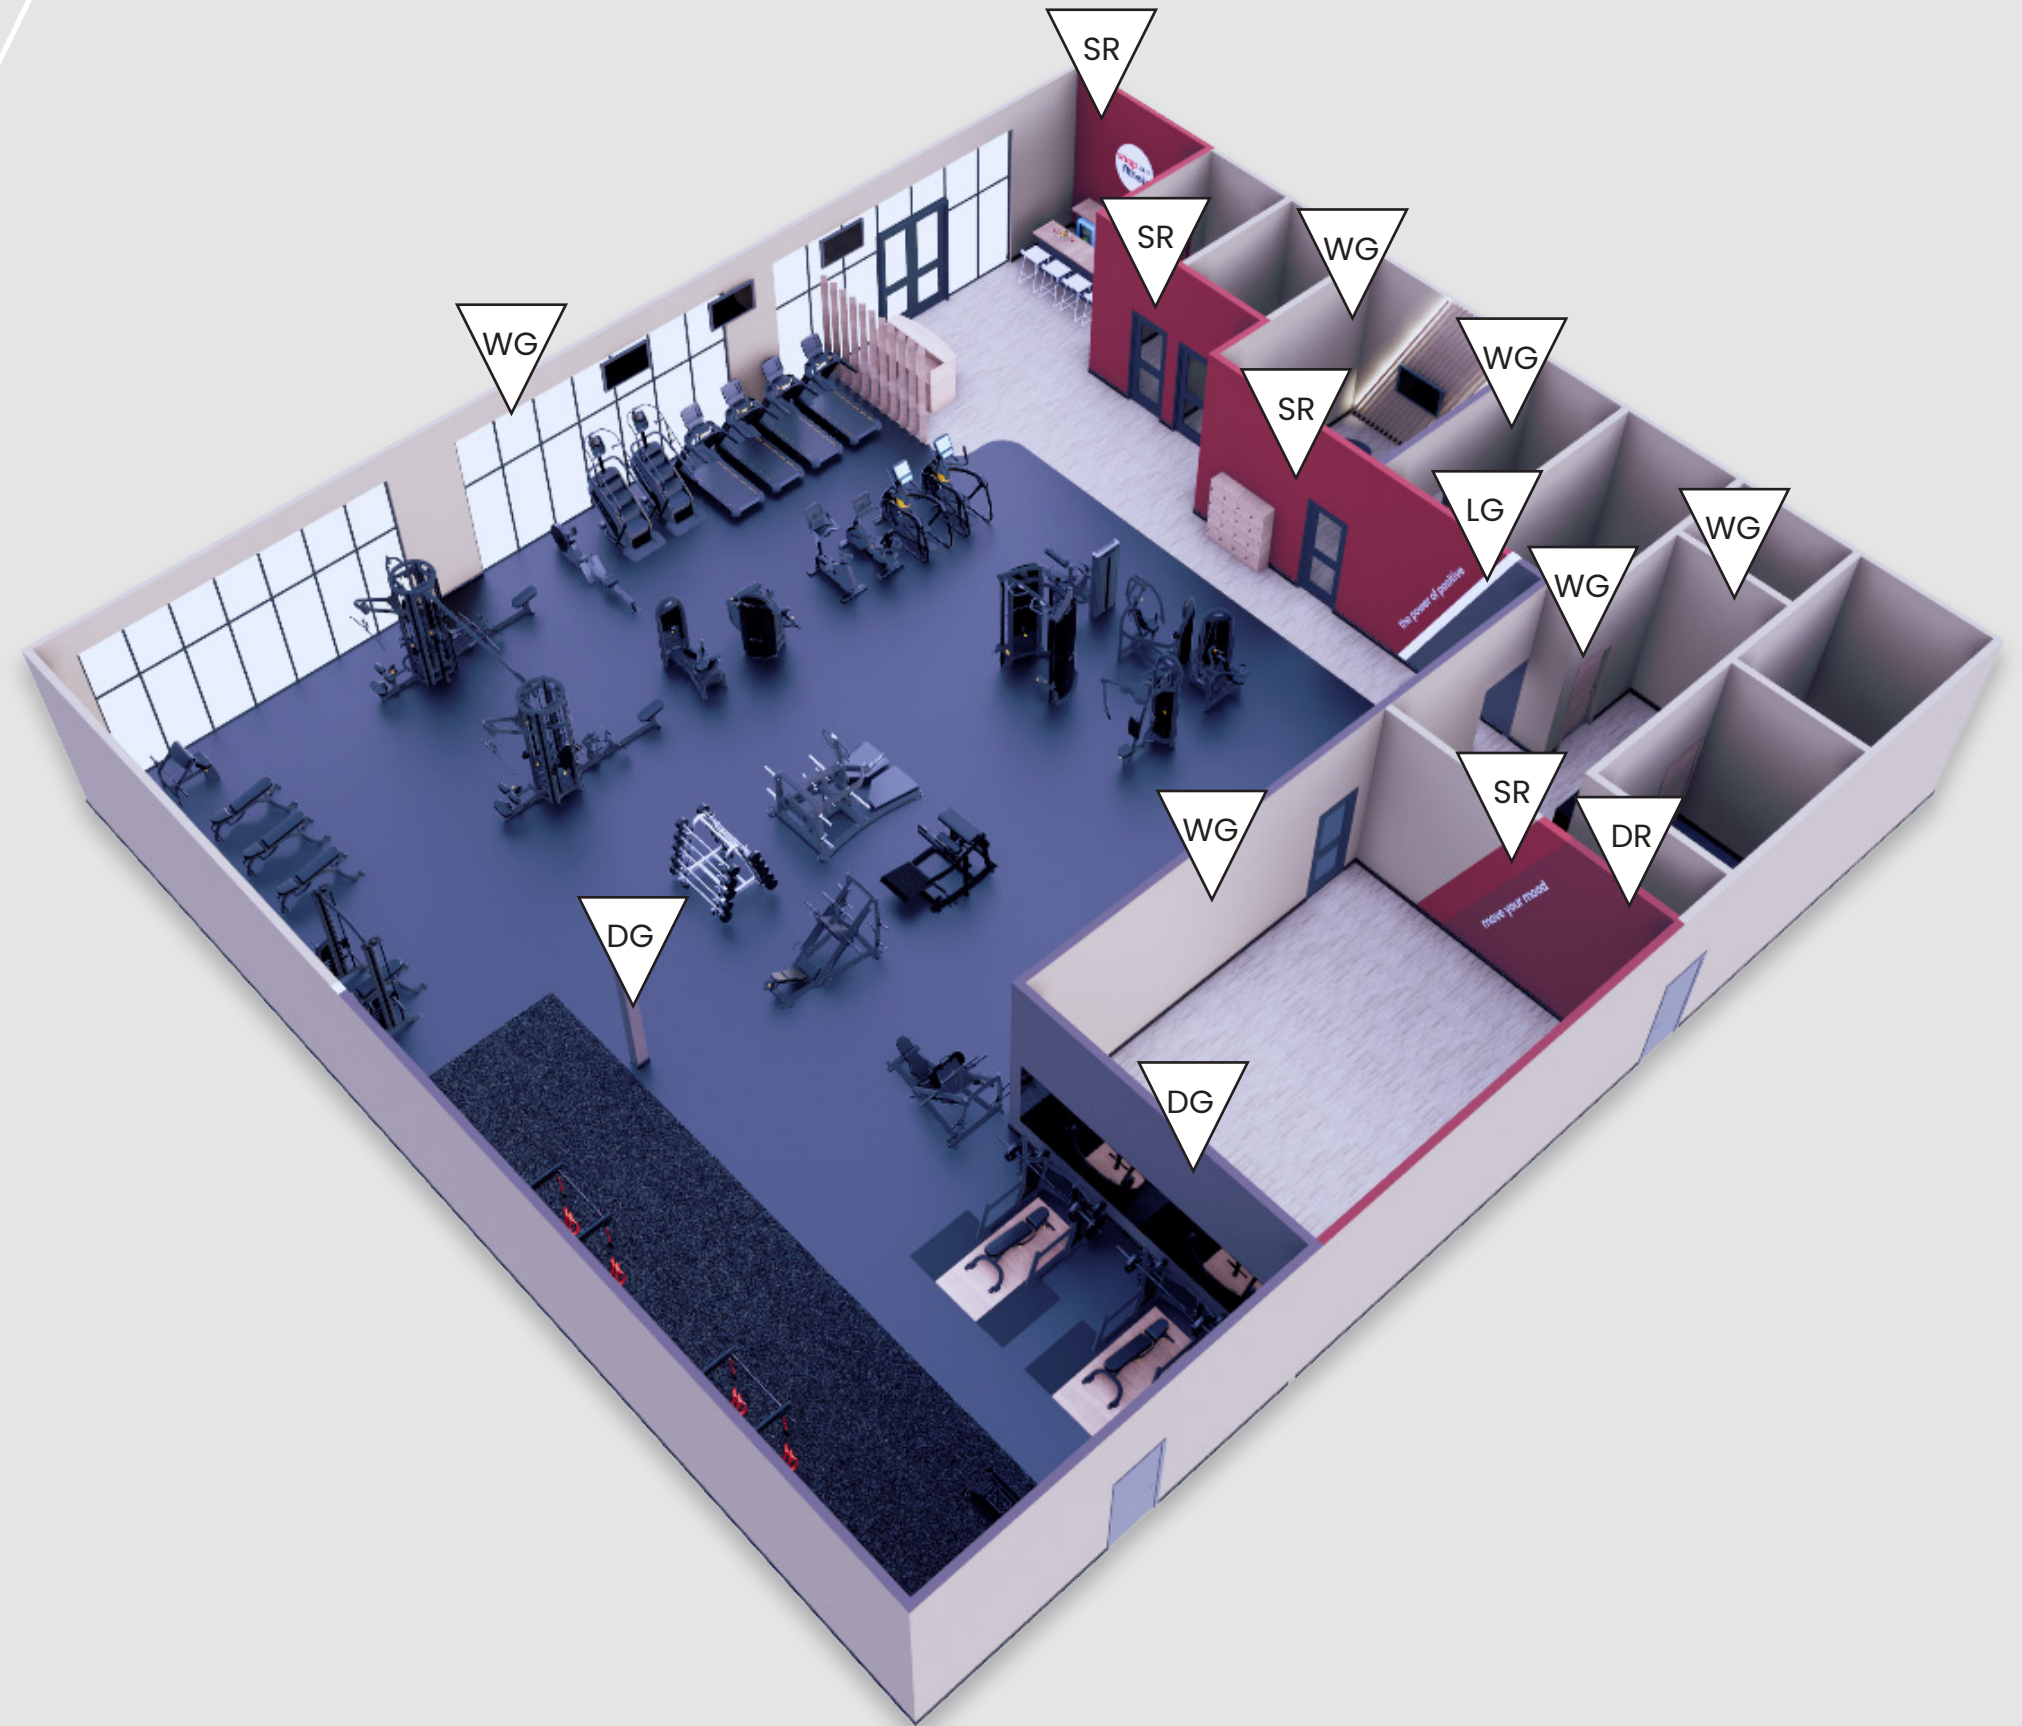

paint & signage

Transition Stripe
angle: 64/116 Deg.

Iowa Colony, TX

Paint Guide

March 2, 2026